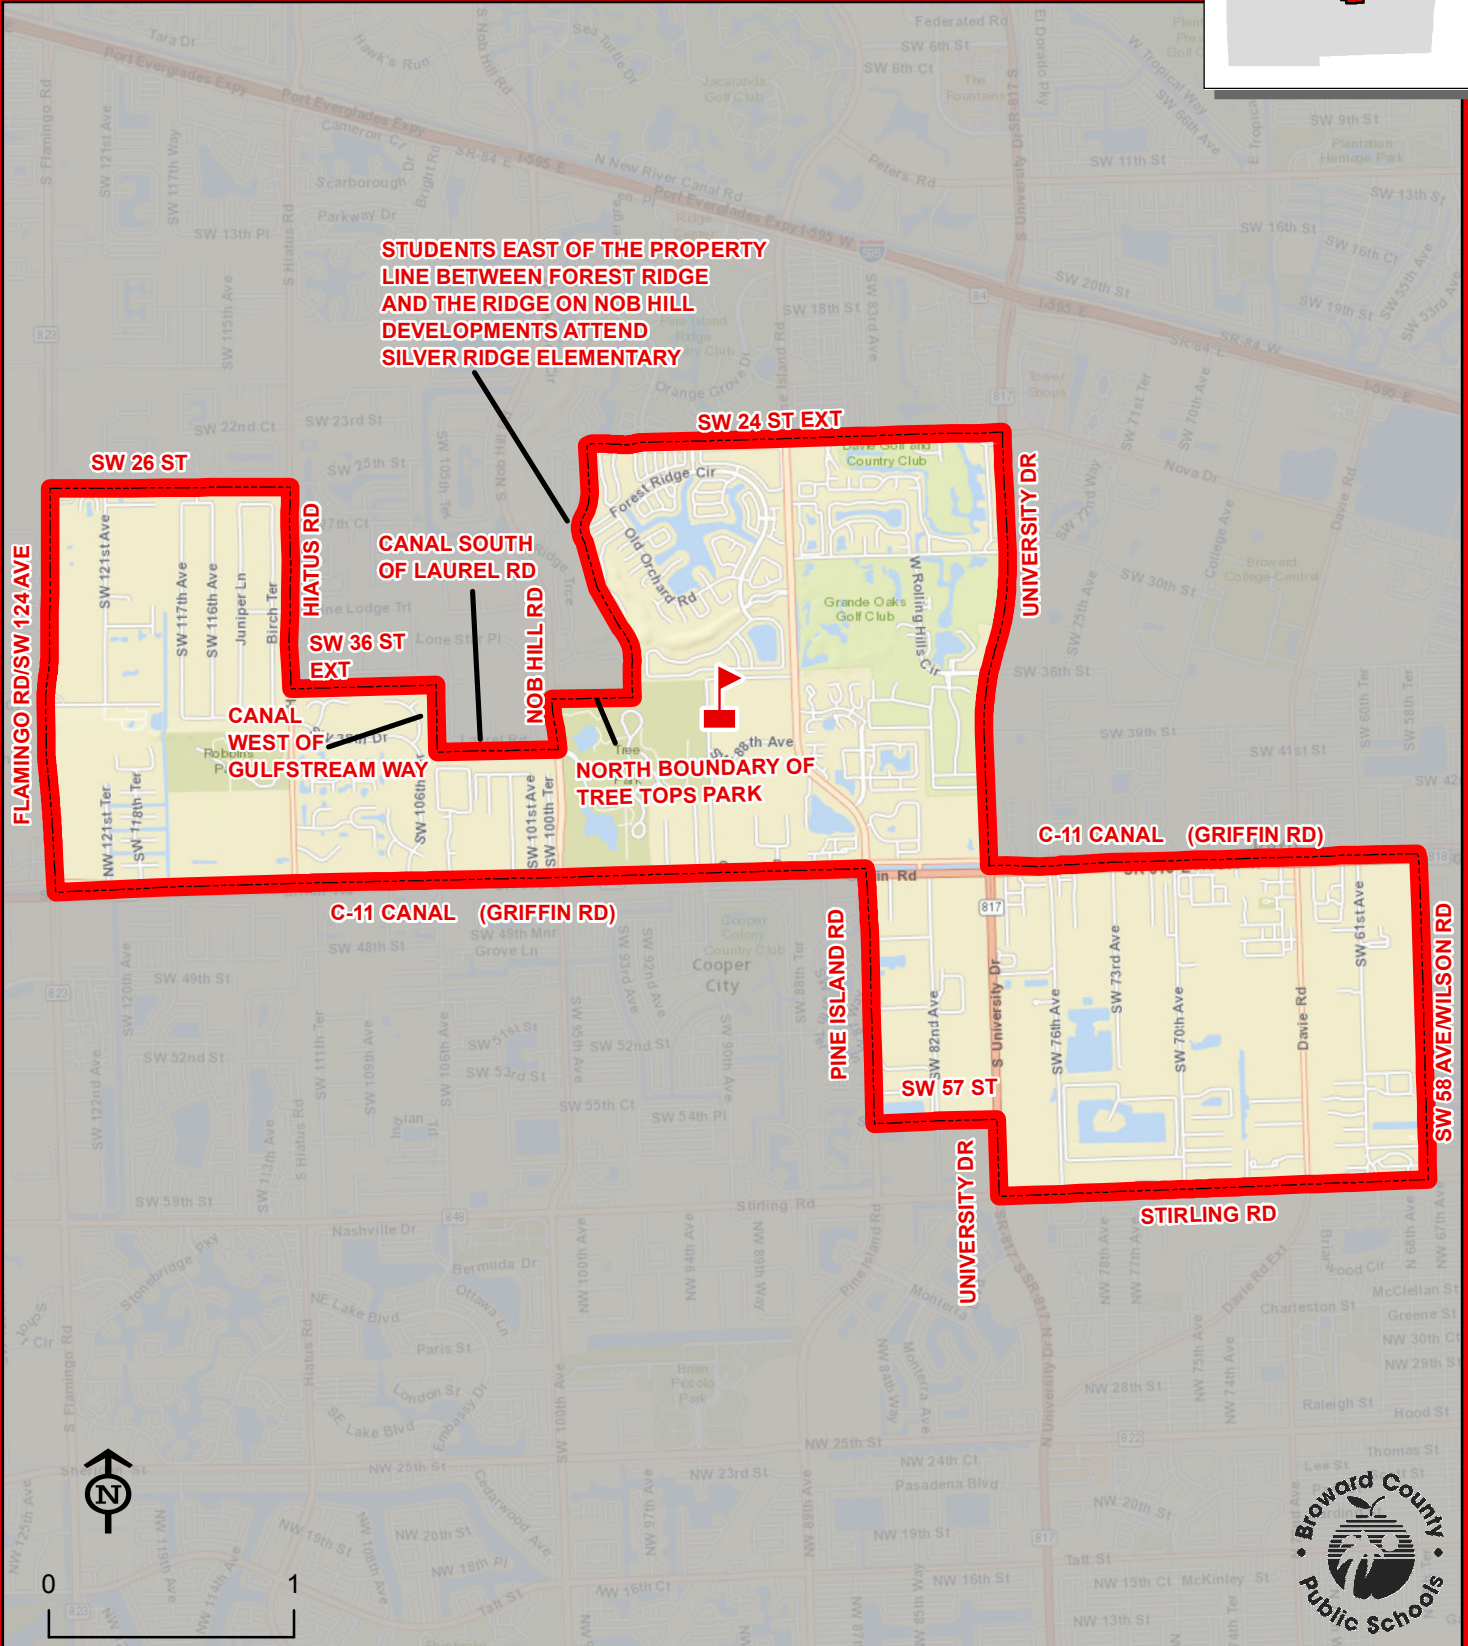

SILVER RIDGE ELEMENTARY SCHOOL

9100 SW 36 STREET
DAVIE, FLORIDA 33328
754-323-7500

Service Layer Credits: Sources: Esri, HERE, DeLorme, USGS, Intermap, increment P Corp., NRCAN, Esri Japan, METI, Esri China (Hong Kong), Esri (Thailand), TomTom, MapmyIndia, © OpenStreetMap contributors, and the GIS User Community

THIS MAP IS FOR CONCEPTUAL PURPOSES ONLY AND SHOULD NOT BE USED FOR LEGAL BOUNDARY DETERMINATIONS